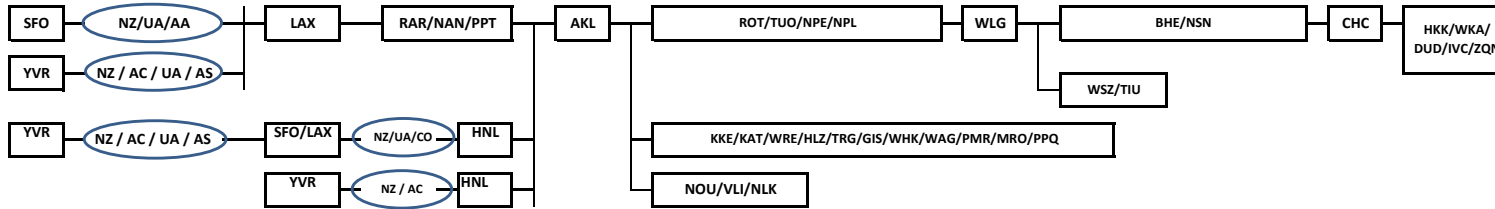

AIR NEW ZEALAND ROUTING FROM LAX/SFO/HNL/YVR TO NEW ZEALAND (and NOU/VLI/NLK)

AIR NEW ZEALAND ROUTING FROM LAX/SFO/HNL/YVR TO AUSTRALIA (and POM)