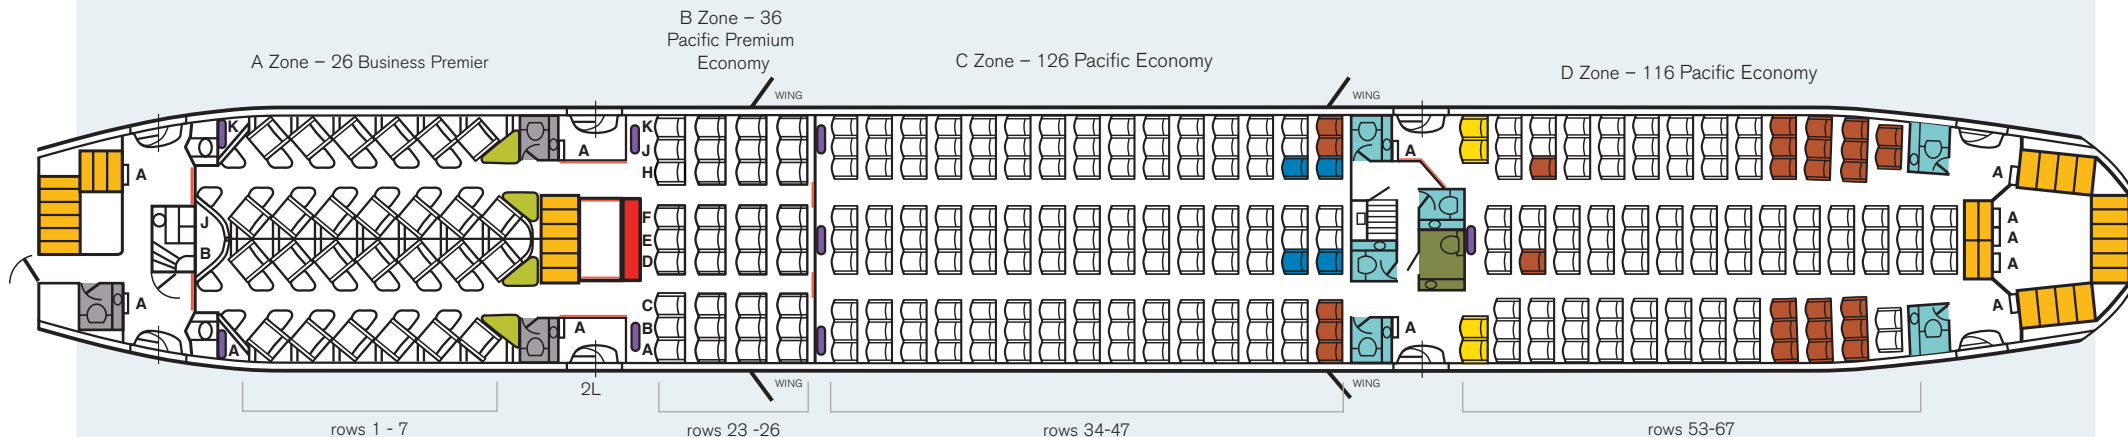

B777-200 Configuration

26 BUSINESS PREMIER
36 PACIFIC PREMIUM ECONOMY
242 PACIFIC ECONOMY

SEAT PITCH

Business Premier: Not Applicable
 Pacific Premium Economy: 41"
 Pacific Economy: 32"

- | | | | |
|-------------------------|-------------------|--------------------------|-----------------|
| Premium Zone lavatories | Disabled lavatory | Special Handling Seating | Storage closets |
| Economy Zone lavatories | Galleys | Lifting device seating | Self Help Area |
| Bassinet positions | Exit row seats | Curtains | |